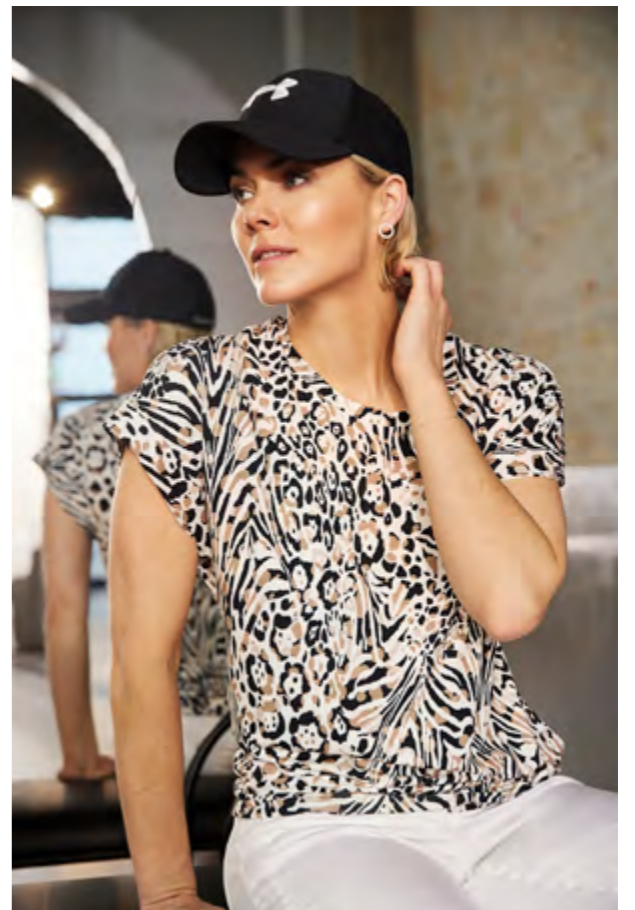

HERDIS BLOUSE  
multi

RANY PANT

- black
- navy
- dark denim
- denim
- light denim
- white
- oil green
- khaki
- forever blue
- rose
- wisteria
- kitt
- fungi

LANO BLOUSE

fungi rose

RANY PANT

black navy dark denim denim  
light denim white oil green khaki  
forever blue rose wisteria kitt  
fungi